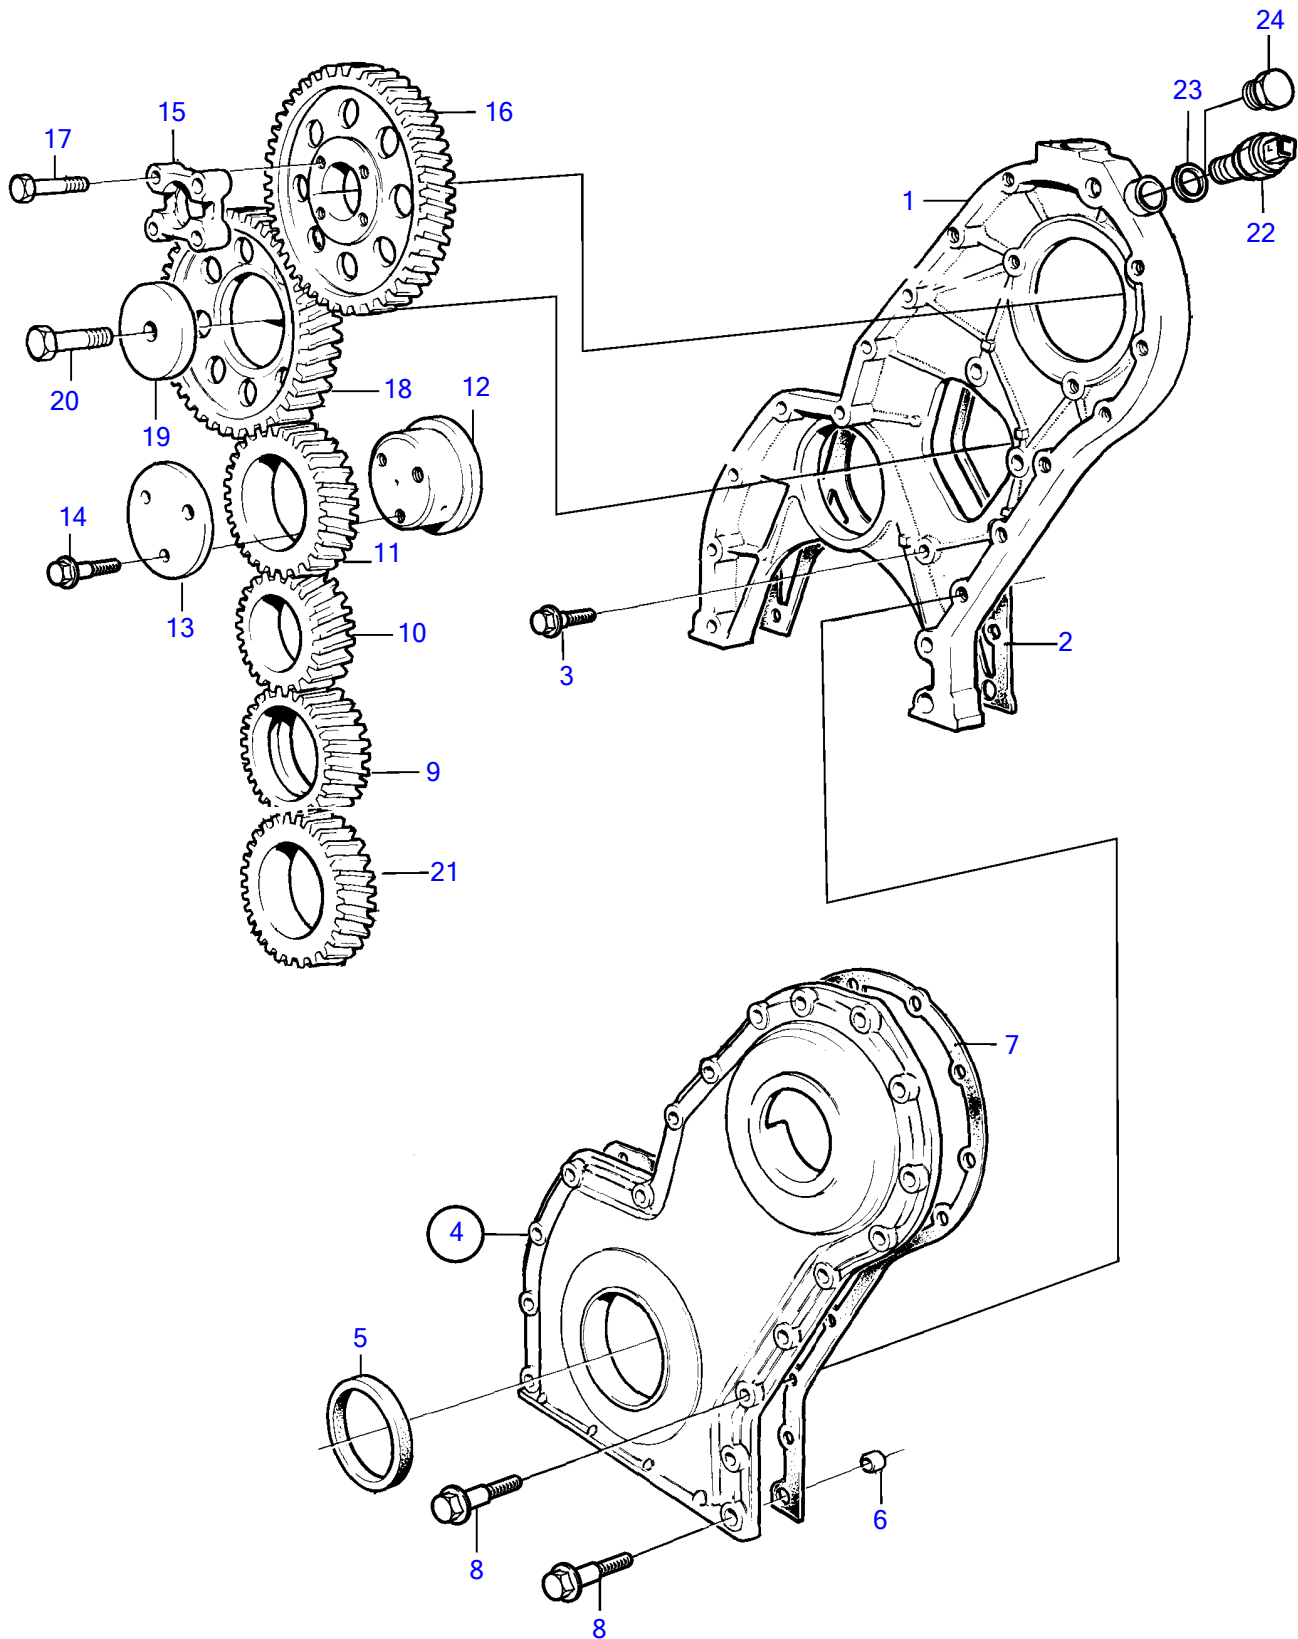

TAMD42WJ-A

TAMD42WJ-A

REF	PART NO.	QTY	DESCRIPTION	SEE SEC.	NOTES
1	3581447	1	Timing gear casing		(838655)
2	859039	1	Gasket		
3	946173	3	Flange screw		L=20mm
	946671	1	Flange screw		L=30mm
4	843086	1	Cover		Replaced by 842991
	842991	1	• Cover		
5	1542318	1	• Sealing ring		
6	415311	2	• Guide sleeve		
7	859038	1	Gasket		
8	946470	5	Flange screw		L=35mm
	947760	2	Flange screw		L=40mm
	948217	1	Flange screw		L=45mm
	973924	9	Flange screw		L=50mm
	965180	1	Flange screw		L=60mm
	965181	6	Flange screw		L=70mm
	969189	2	Flange screw		L=80mm
9		1	Gear, oil pump	528	
10	1542305	1	Gear, crankshaft		
11	1542061	1	Gear		
12	838997	1	Bearing spindle		
13	1542065	1	Thrust washer		
14	965180	3	Flange screw		
15	829523	1	Companion flange		
16	3581531	1	Gear, fuel inj. pump		(838657)
17	955298	4	Hexagon screw		
18	1542034	1	Gear, camshaft		
19	1542223	1	Washer		
20	965193	1	Flange screw		
21		1	Gear, oil pump	528	
23	957181	1	Gasket		
	976931	1	Gasket		Alt
24	960632	1	Plug		Alt